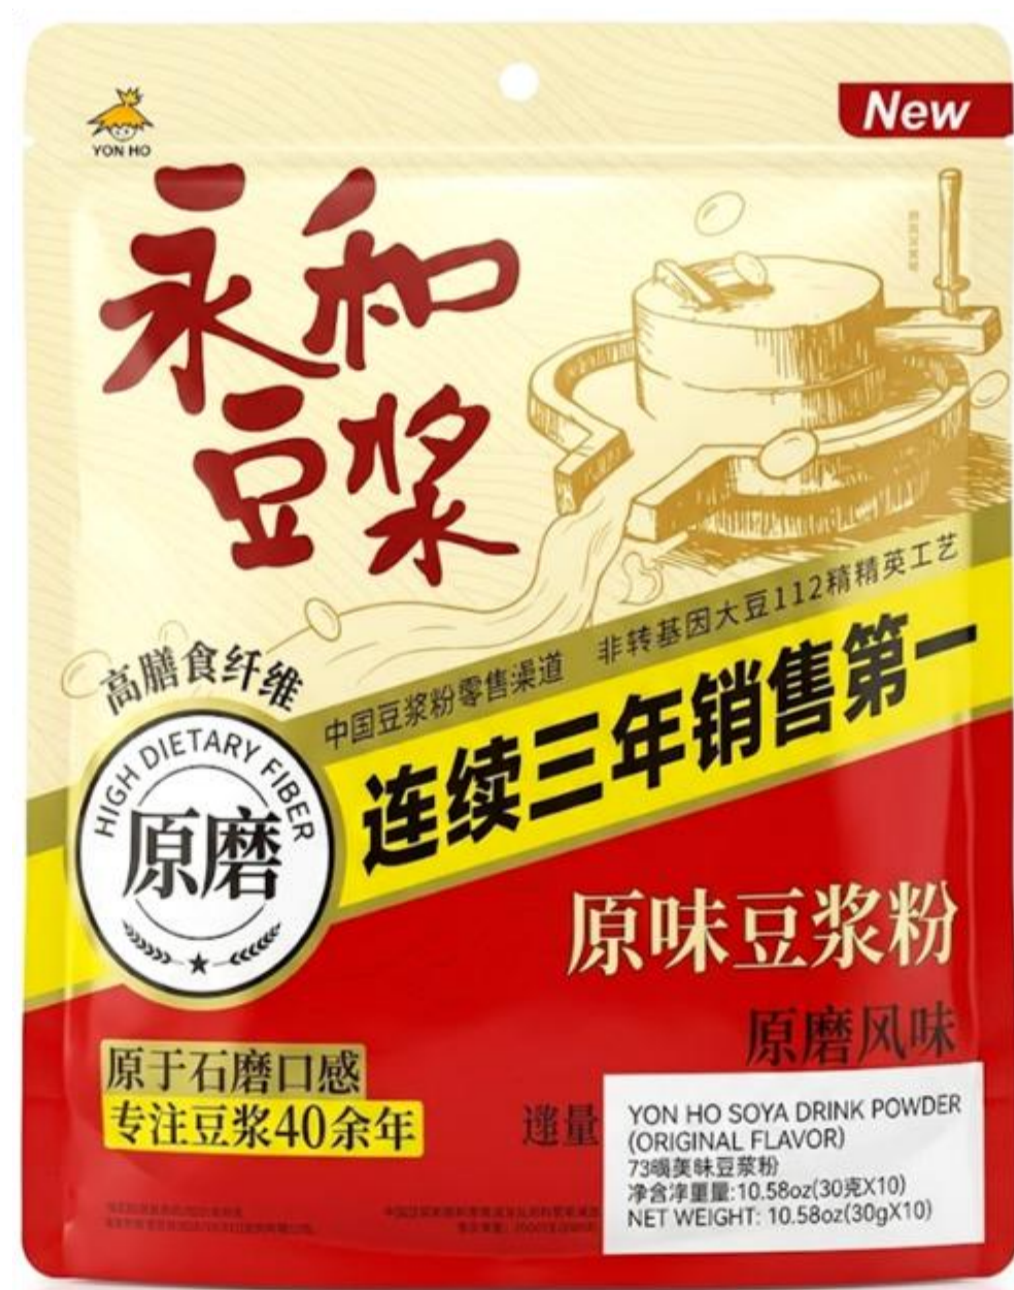

DALIYUAN
LONGAN &
RED DATES
达利园 桂圆
红枣八宝粥
6X360ML

~~6.99~~
2⁹⁹
ea

I JEAN
MUNG BEAN CAKE
AVOCADO FLAVOR
牛油果
绿豆糕
6.35oz

~~6.99~~
1⁹⁹
ea

MAE PLOY
COCONUT
CREAM
椰子奶油
560ml

~~4.99~~
1⁹⁹
ea

YON HO
SOYA DRINK
POWDER
永和
原味豆浆粉
10x30g

~~4.99~~
1⁹⁹
ea

HADAY
DELICIOUS
LIGHT
SOY SAUCE
海天
鲜味生抽
500ml

~~2.99~~
89¢

EXCEPTIONAL OFFER
CHATEAU LAFITE ROTHSCHILD
1989 VINTAGE | PAULLAC, BORDEAUX

REGULAR PRICE \$1,199.99 SALE PRICE \$999.99
FOR A LIMITED TIME ONLY