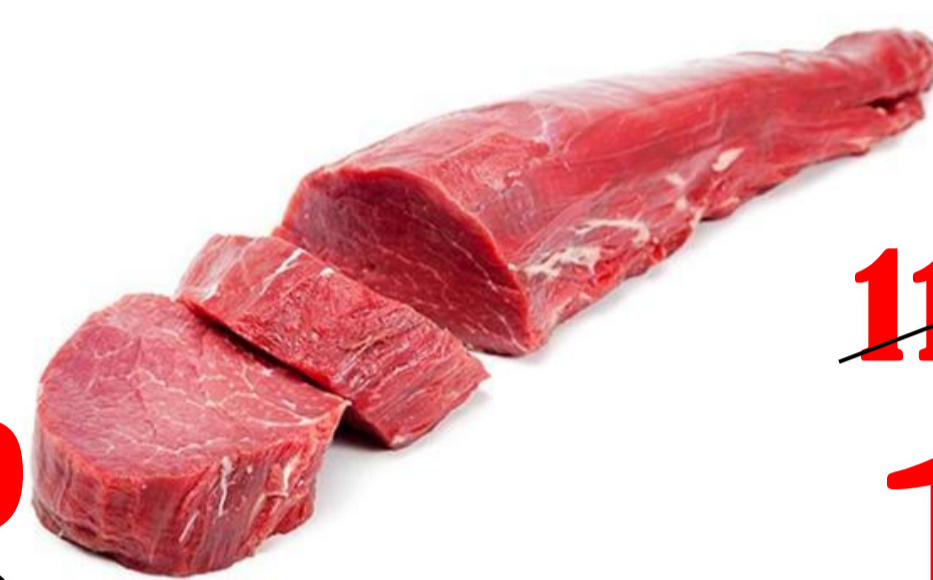

~~5.99~~ **3.99** lb

LIVE LINGCOD FISH 活花雪魚 ~~12.99~~ **9.99** lb

BEEF DOUBLE TENDON 牛雙筋 ~~8.99~~ **4.99** lb

CHICKNE FEET 鸡脚 ~~3.29~~ **1.99** lb

BEEF TENDERLOIN 牛柳 ~~11.99~~ **10.99** lb

TAISUN GRASS JELLY DRINK 泰山 仙草蜜 6X310ml